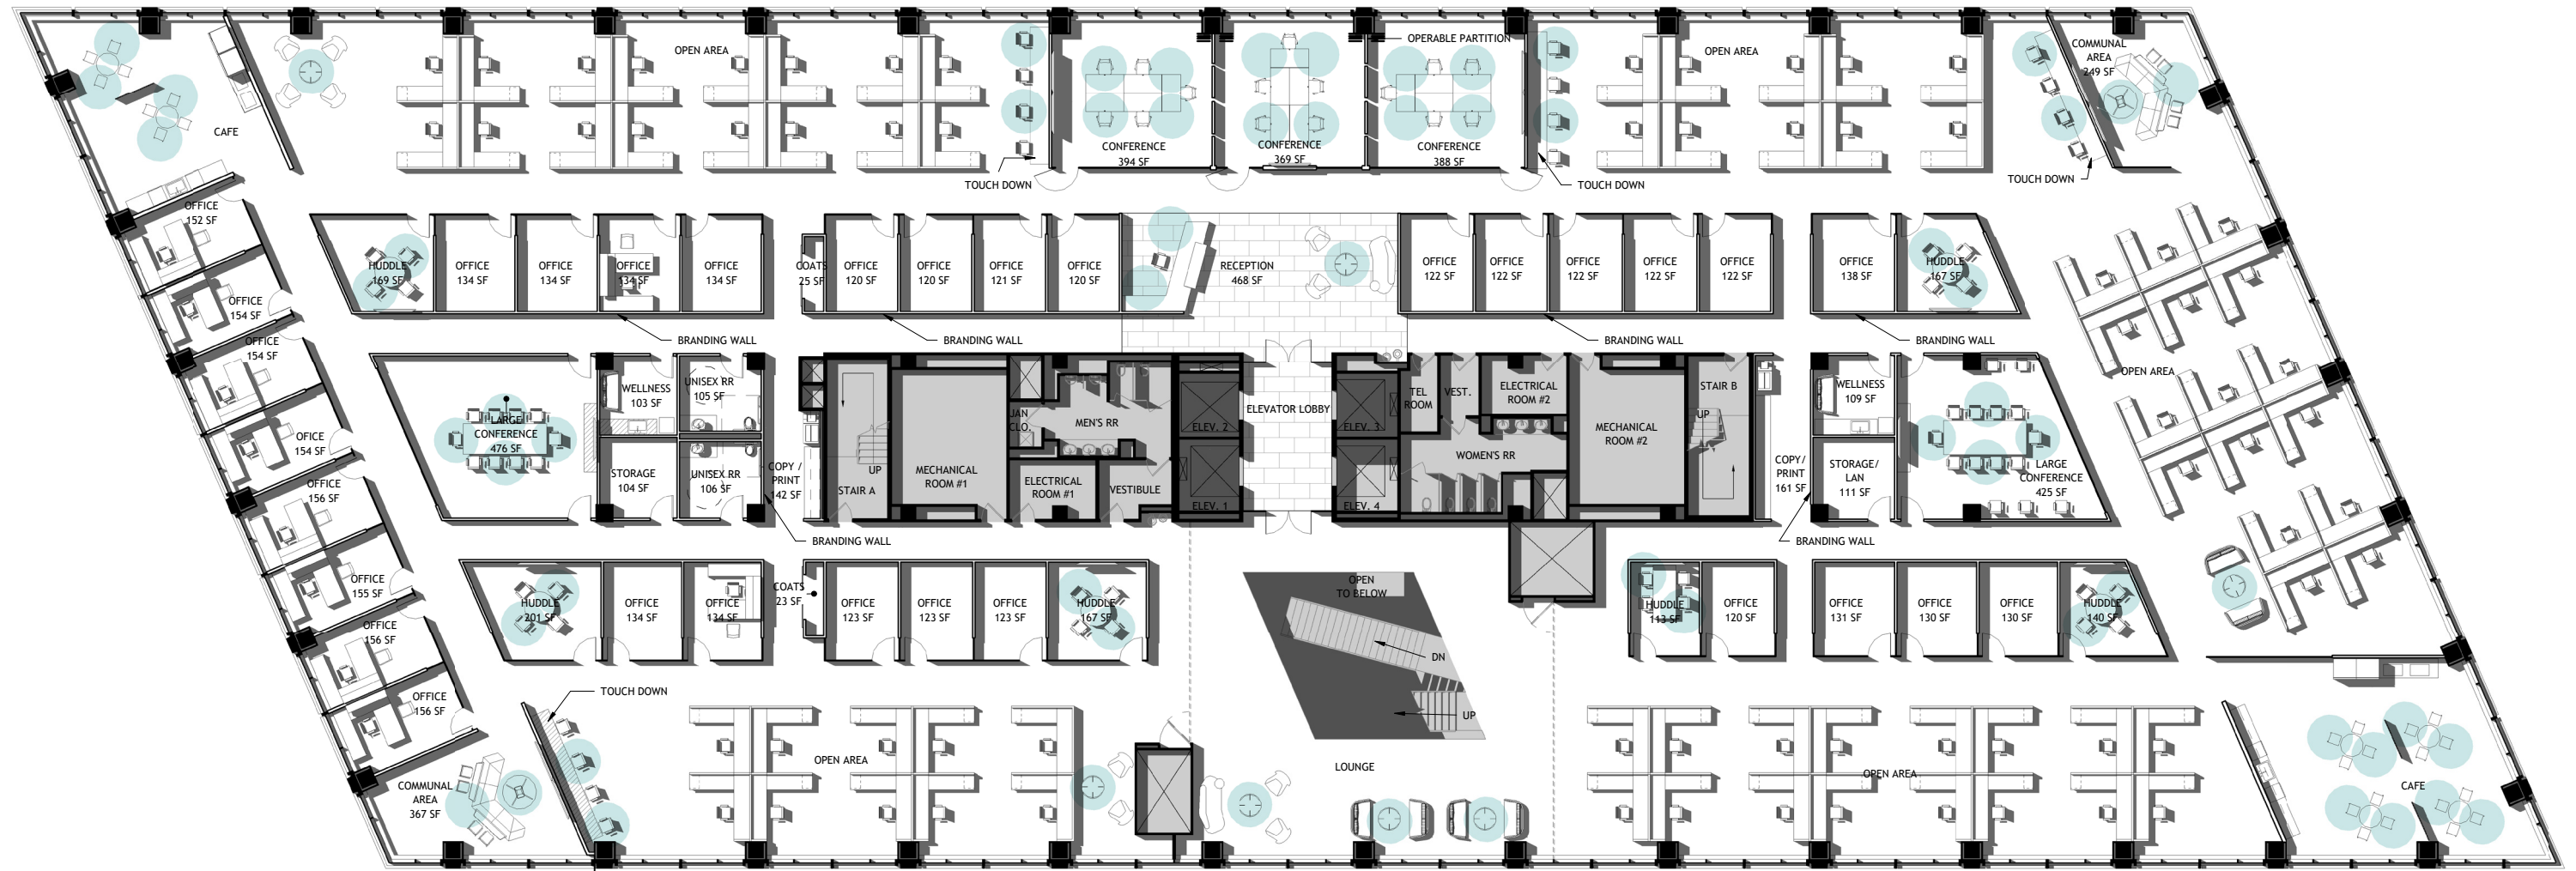

TYPICAL FLOOR TEST FIT 1A

OPEN OFFICE INTENSIVE WITH MONUMENTAL STAIR

WOODLAND VIEW DRIVE

TYPICAL FLOOR TEST FIT 1B

OPEN OFFICE INTENSIVE WITHOUT MONUMENTAL STAIR

WOODLAND VIEW DRIVE

TYPICAL FLOOR TEST FIT 3A

PERIMETER OFFICE INTENSIVE WITH MONUMENTAL STAIR

WOODLAND VIEW DRIVE

TYPICAL FLOOR TEST FIT 3B

PERIMETER OFFICE INTENSIVE WITHOUT MONUMENTAL STAIR

WOODLAND VIEW DRIVE